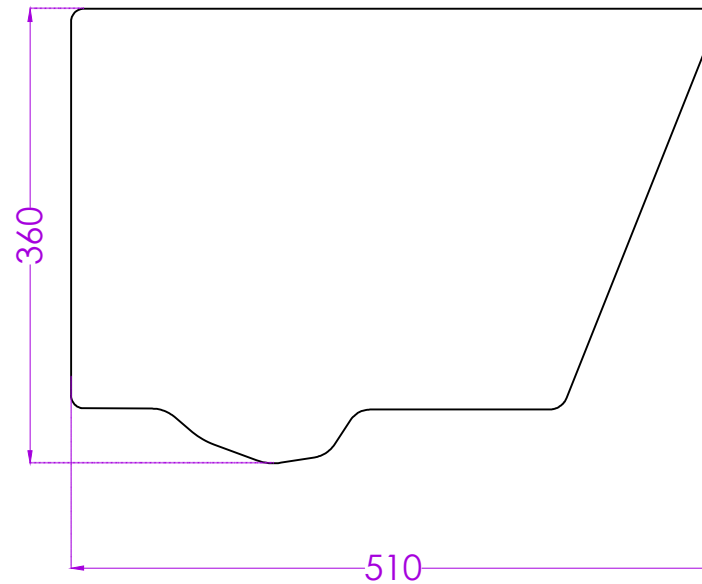

ALDO NXT P9664APW0004 WALL HUNG WATER CLOSET

JOHNSON

PLAN

SIDE

BACK