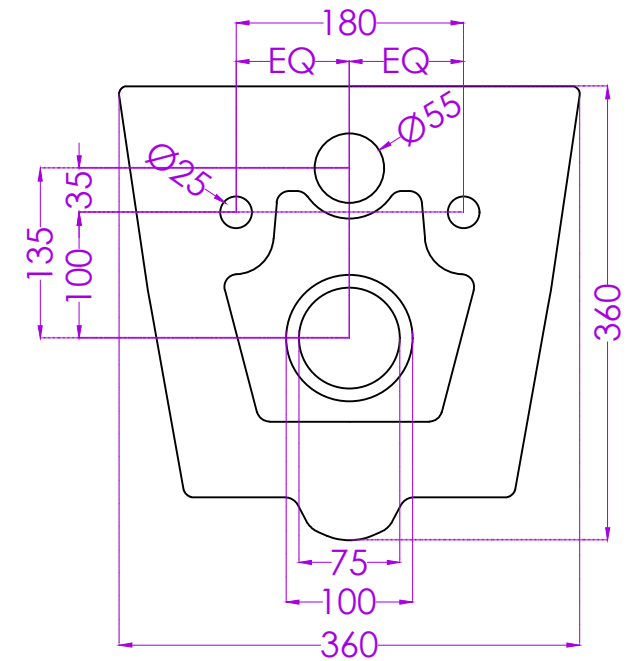

ALDO NXT P9664APW0004 WALL HUNG WATER CLOSET

JOHNSON

PLAN

SIDE

BACK