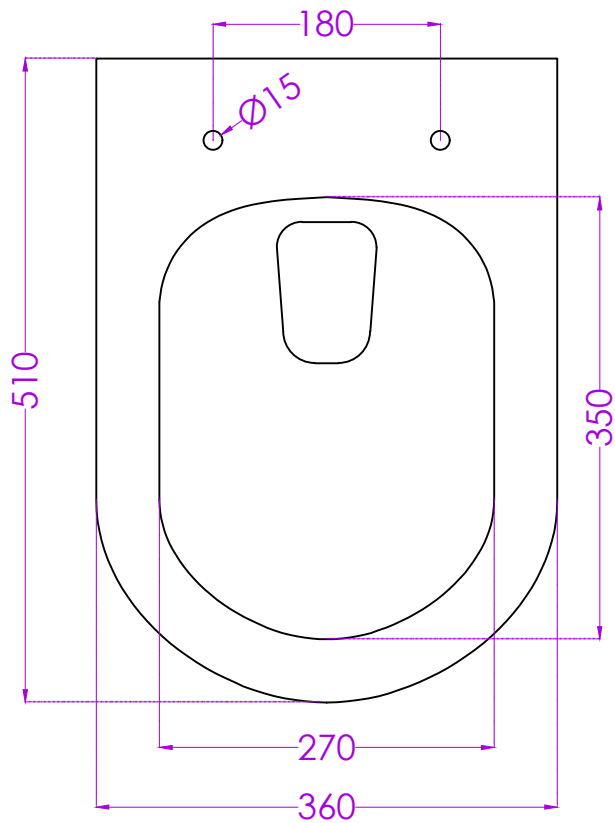

ALDO NXT P9664APW0004 WALL HUNG WATER CLOSET

JOHNSON

PLAN

SIDE

BACK